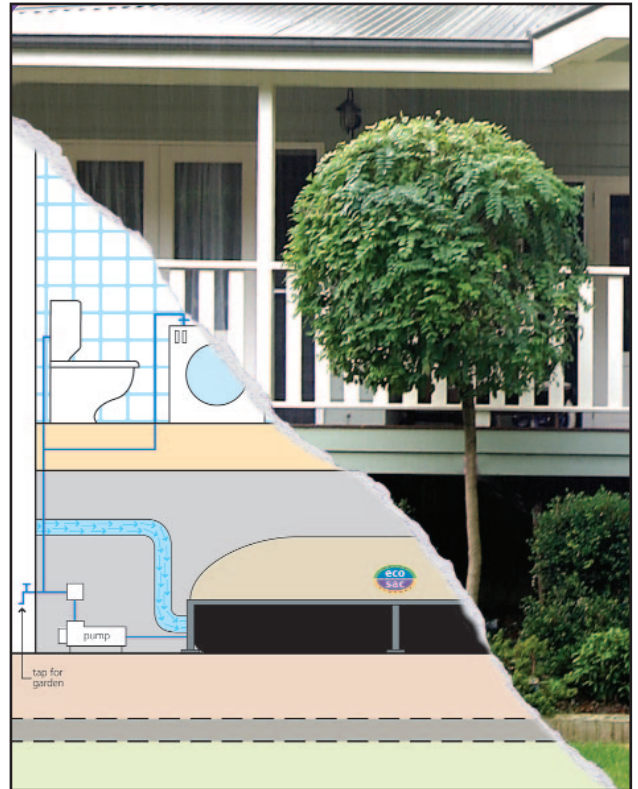

# Latest Generation of Hidden Rainwater Storage eco sac® When it Rains it Stores!

- Rigid pipe-work and NO moving parts for watertight connections under AS/NZS 3500
- Full 10 year warranty
- Meets drinking water standards - accredited to AS/NZS 4020
- 66 standard sizes plus custom sizes
- Galvanised steel frame to secure eco sac® in place
- 100mm or 80mm standard PVC inlet for maximum water flow
- Unique serial number for warranty registration
- Join multiple sacs together with 100mm manifold for increased filling capacity and storage

**[www.ecosac.co.nz](http://www.ecosac.co.nz) Call 0800 RAINSAC (0800 724672)**

Distributed in NZ by [www.orion-distributors.co.nz](http://www.orion-distributors.co.nz)

The revolutionary new generation  
of rain water tanks that  
hide away under  
floors and decks

## The eco sac<sup>®</sup> kit includes:

- eco sac<sup>®</sup> rainwater storage bladder
- 100mm or 80mm standard PVC inlet
- Customised geo-textile harness
- Galvanised steel frame and mounting plate
- All required fasteners
- 2 x 32mm outlets and ball valves with locking nuts
- Mosquito protected 25mm air vent
- Fail-safe relief flap